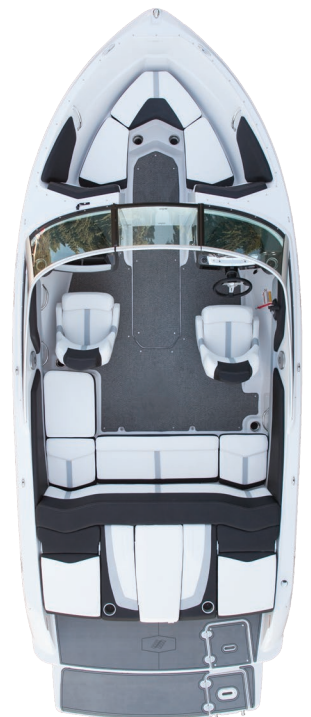

OVERVIEW

From the spacious open-bow to the extra-large swim platform, the Horizon 200 gives you all the room you need for fun in the sun with family and friends.

SPECIFICATIONS:

LOA: 20'1" / 6.12 M
BEAM: 8'3" / 2.5 M
FUEL CAPACITY: 32 GAL / 121 L
DRAFT-DRIVE UP: 16" / 41 CM
DRAFT-DRIVE DOWN: 33" / 84 CM
MAX. CAPACITY: 1500 LBS / 680 KG
APPROX. BOAT & ENGINE WEIGHT:
2900-3200 LBS / 1320-1450 KG
TRAILER WEIGHT: 1165 LBS / 529 KG
DEADRISE: 20°

NOTABLE FEATURES

STABLE VEE® HULL
FOUR WINNS CUSTOM TRAILER
UNIQUE WINDSHIELD DESIGN
TRANSOM LOUNGE SEATS
DEEP-REACH SWIM LADDER
WALK OVER TRANSOM
AQUAFLEX/SILVERTEX VINYL
CUSTOM GAUGES
FIBERGLASS STRINGERS
FIBERGLASS COCKPIT FLOOR

HORIZON 200

STANDARD FEATURES

HULL AND DECK

Bow and stern eyes, stainless steel
Cleats, stainless steel
Fiberglass stringers
Gel scheme, Wide band w/waterline, choice of color combination
Meets applicable USCG & Canadian Regs; NMMA Certified using ABYC Stds.
Navigation lights
Rub rail, rigid white vinyl w/ stainless steel insert
Stable-Vee® hull
Swim platform, aft, ladder, angled, deep reach w/wide step pads
Thru-hull fittings, stainless steel
Windshield w/walk-thru, full aluminum frame, curved glass, exclusive design
Winning Edge Owner Protection Plan

TOW SPORTS

Ski tow, stainless steel

COCKPIT

Assist handle(s), stainless steel
Beverage holders, stainless steel
Bucket seats, ComfortRide, adjustable
Cockpit drainage system
Courtesy light(s)
Cooler, built-in, under bench seat
Engine compartment, molded fiberglass engine compartment liner
Fiberglass liner, skid-resistant, w/ built in drains
Interior, Aquaflex™ white vinyl w/Silvertex™ color vinyl
Interior, choice of Black or Navy major color, Silver or Rattan accent color or Tropical
Port console, premium texture trim, glove box, lockable
Side panels, rich hand-fitted vinyl w/comfort padding
Seating, bow, hinged cushions,
Ski locker, in-floor, molded fiberglass finish
Storage, bow & cockpit, beneath seats
Sundeck, aft
Swim platform lounge seat(s)