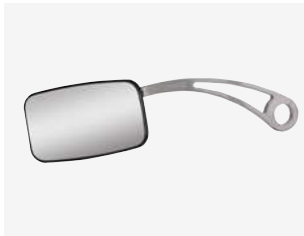

Universal interior mirror • Mounts just above or below the windscreen • It fits frames from 5 / 8 (1.1 cm) to 1.0 (2.5 cm) thick • Adjustable anti-scratch quick mount bracket

SUCTION CUP MIRROR

Item 420709001

FEATURES

Fully adjustable mirror • Attach to a clean, non-porous surface • 100% scratch free

ADDICT CURVED MIRROR ARM WITH MIRROR

Item 400710004

FEATURES

Tower with 1.875 - 2 tubing • Curvy for a larger viewing area and more safety • Polished aluminium