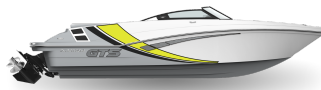

Specifications

L.O.A	24'	7.3 m	Storage Length on Trailer	25' 3"	7.7 m
Beam	8' 4"	2.54 m	Bridge Clearance w/ Arch or Tower	7' 4"	2.2 m
Fuel Capacity	52 gal	197 L	Total Height	5' 10"	1.8 m
Approx. Draft Up	17"	43 cm	Total height on Trailer	7' 7"	2.3 m
Approx. Draft Down	34"	86 cm	Water Capacity	12 gal	45 L
Maximum Capacity	2250 lbs	2250 kg	Bridge Clearance	4' 6"	1.4 m
Persons Capacity	13	13	Max HP	380 HP	283 kW
Approx. Boat & Engine Weight	3980 lbs	1805 kg	Persons Capacity CE	11	11
Trailer Weight Tandem Axle	1420 lbs	644 kg	Height on Trailer w/Wakeboard Tower Dn	8' 3"	2.5 m
Deadrise	20°	20°	Height on Trailer w/Wakeboard Tower Up	10' 5"	3.2 m